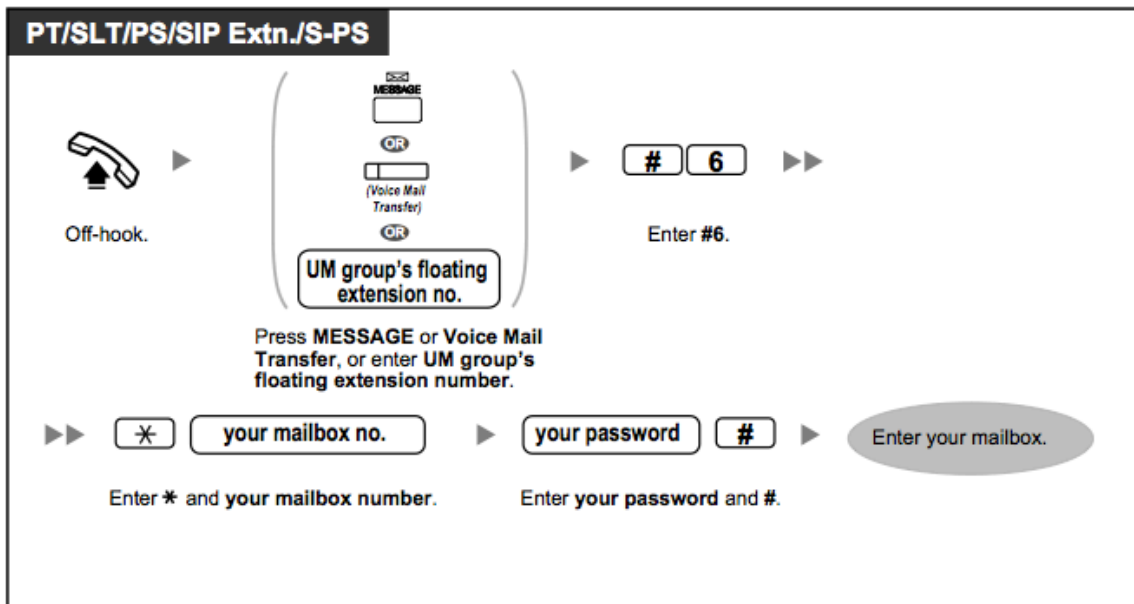

NUMBER:	UG14003
CATEGORY:	User Guide
DATE:	29/07/2016
VERSION:	1.1

Unified Voice Messaging System

Introduction:

The Panasonic KX-NS1000 and KX-NS700 has a built in unified voice messaging system. Unified voice messaging functionality can also be added to the KX-TDA/KX-TDE/KX-NCP by adding a KX-TVM50/200. The procedure below details how to access mailboxes in the unified messaging system.

Accessing Mailboxes:

Access your mailbox:

Note: The default UM group floating extension no. is 500.

Access another mailbox:

Note: The default UM group floating extension no. is 500.