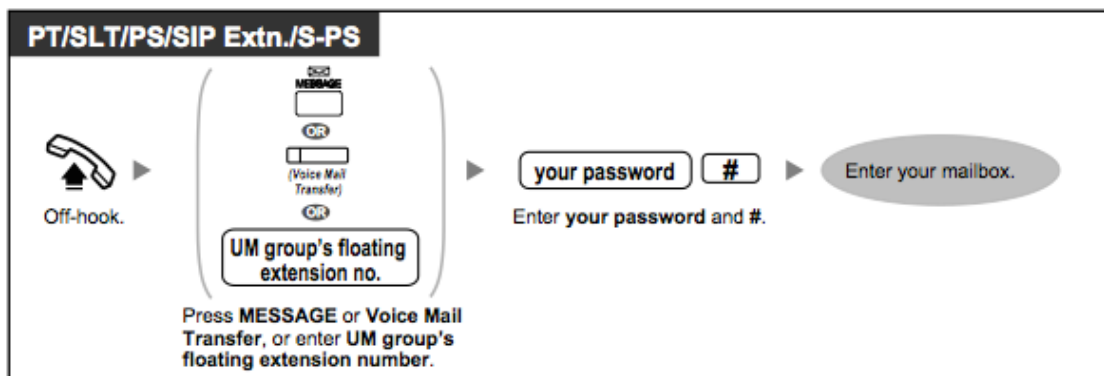

NUMBER:	UG14003
CATEGORY:	User Guide
DATE:	29/07/2016
VERSION:	1.1

Unified Voice Messaging System

Introduction:

The Panasonic KX-NS1000 and KX-NS700 has a built in unified voice messaging system. Unified voice messaging functionality can also be added to the KX-TDA/KX-TDE/KX-NCP by adding a KX-TVM50/200. The procedure below details how to access mailboxes in the unified messaging system.

Accessing Mailboxes:

Access your mailbox:

Note: The default UM group floating extension no. is 500.

Access another mailbox:

Note: The default UM group floating extension no. is 500.