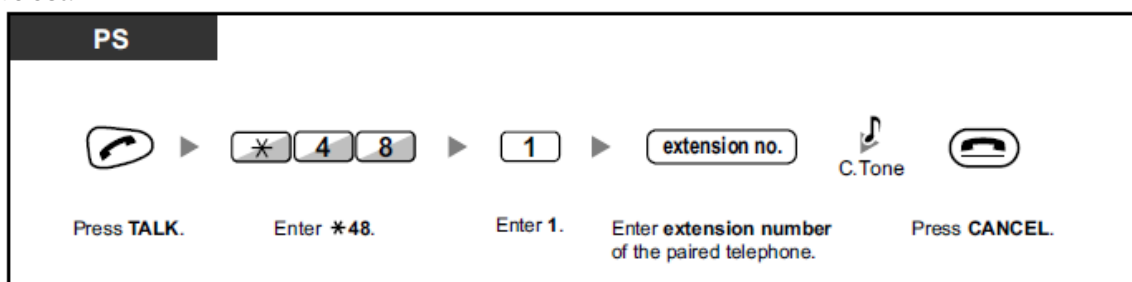

NUMBER:	UG13003
CATEGORY:	User Guide
DATE:	29/07/2016
VERSION:	1.2

Parallel DECT Handset to Desk Telephone

Introduction:

A Panasonic DECT handset can be used in parallel with your desk telephone. When this mode is active, any calls made to your desk phone will also ring on your DECT handset.

Note: This feature must be set from the DECT handset.

Programming Procedure:

To Set:

Note: If you go off-hook while your paralleled telephone is in use the call will switch over to that handset.

To Cancel: